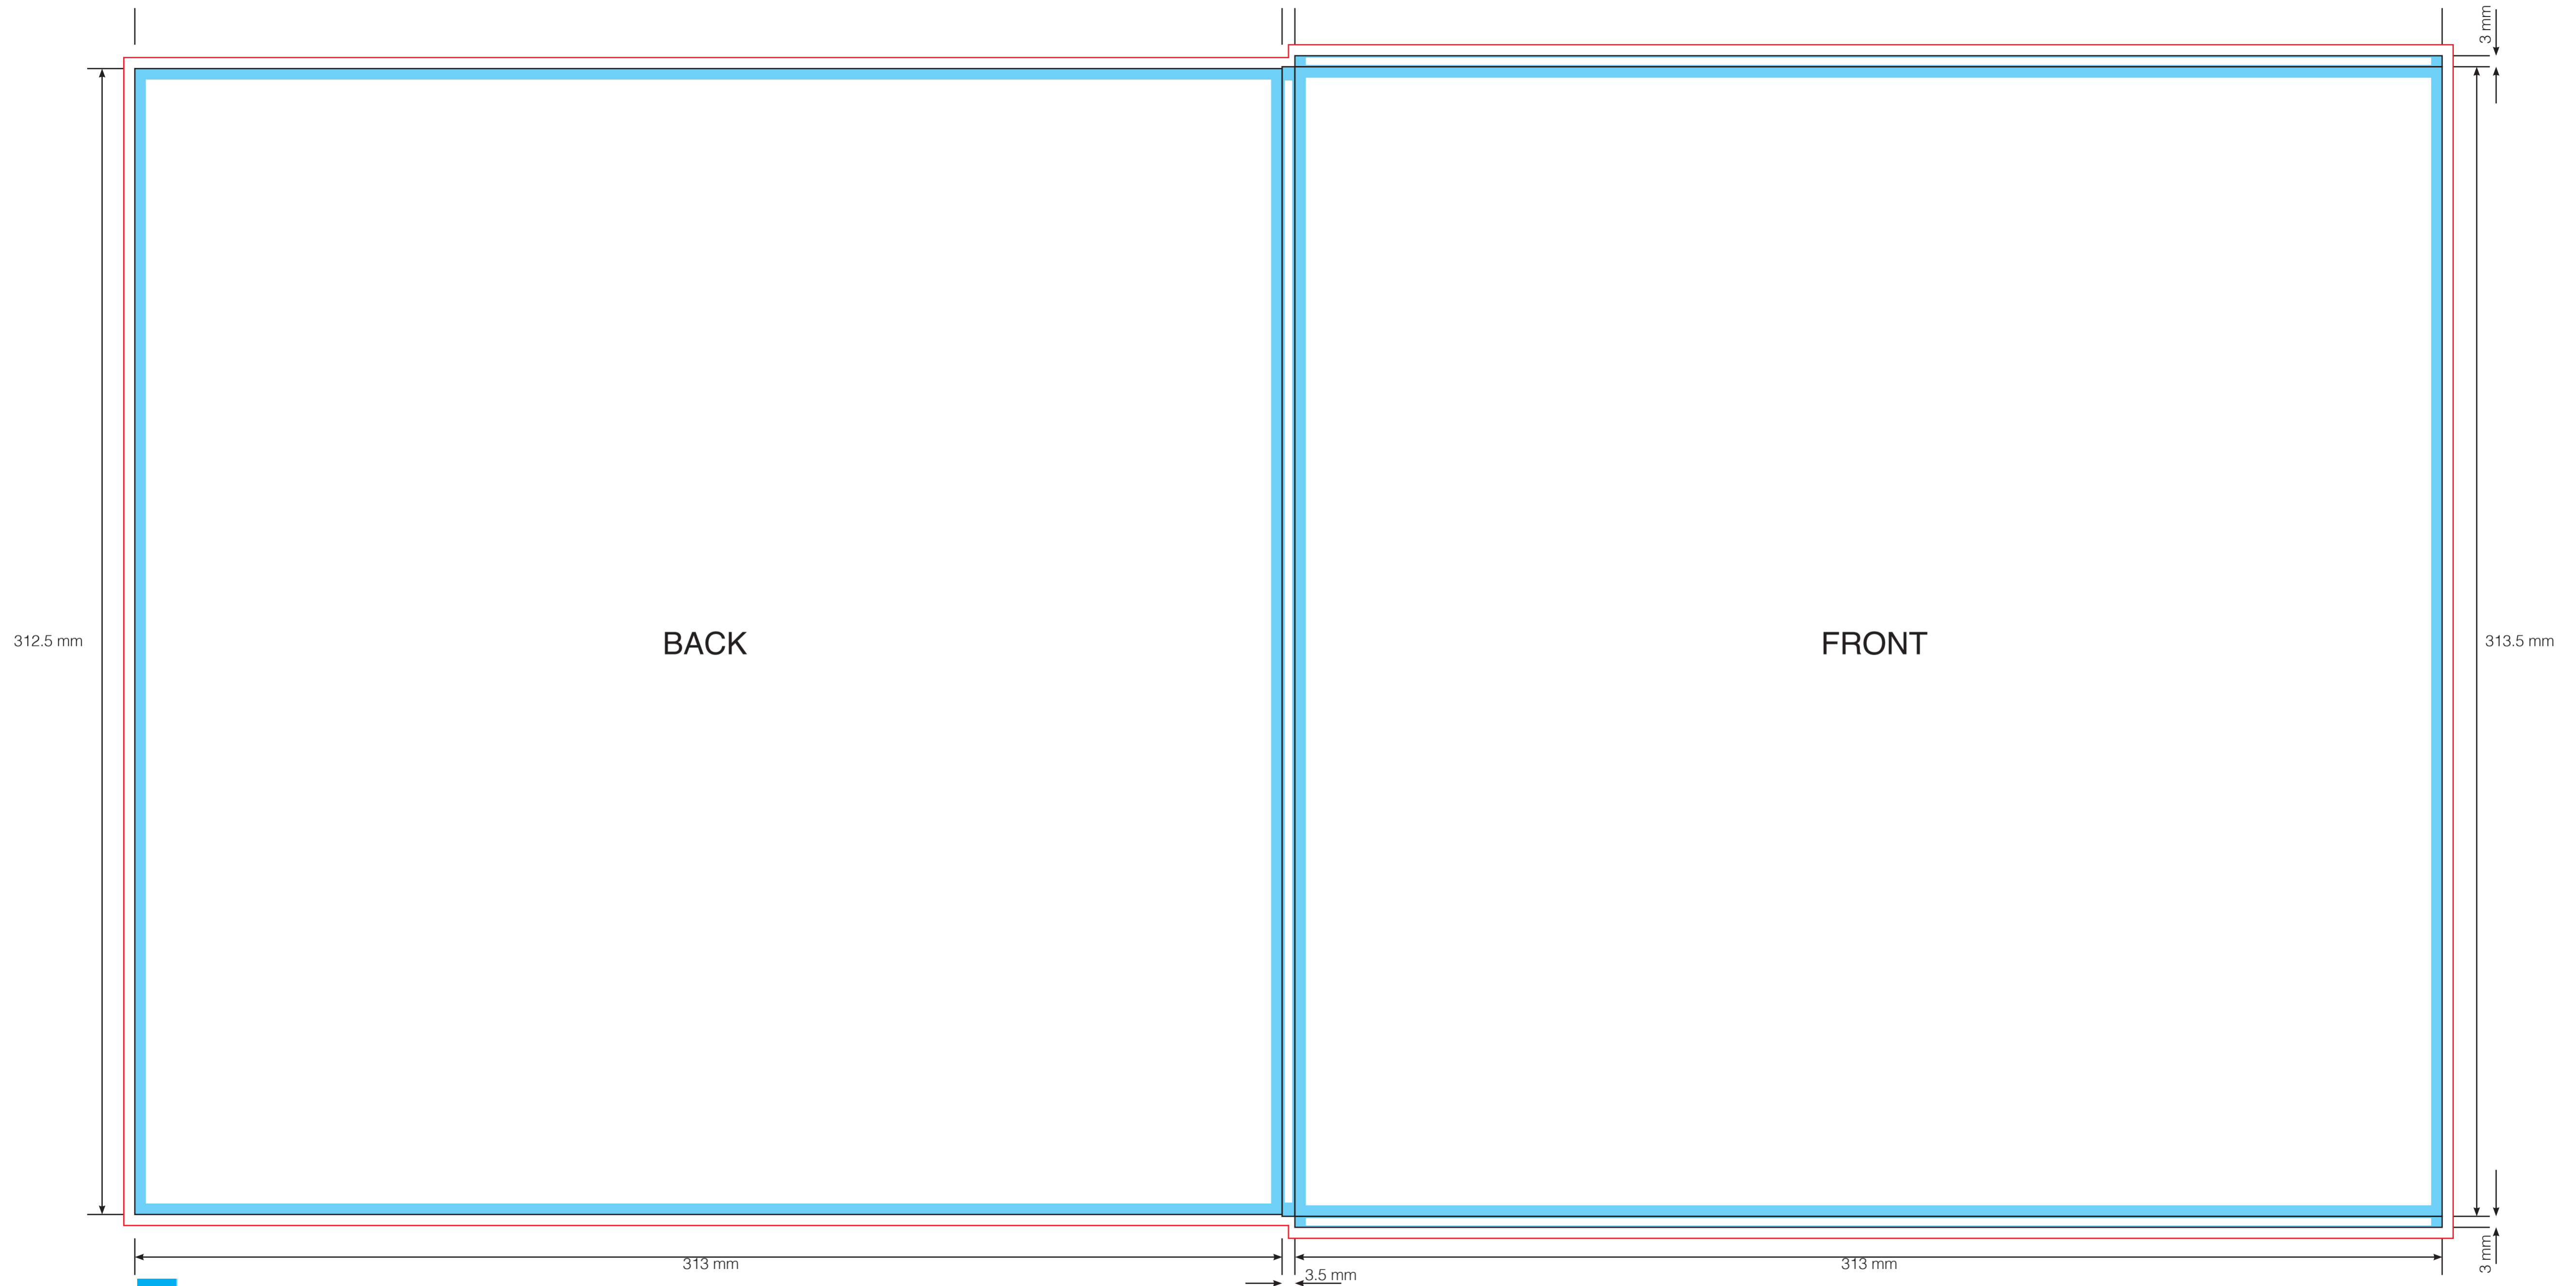

# 12" Outer Sleeve with 3.5mm Spine

-  Safety area
-  Trim lines
-  3mm bleed

**Note:**  
Colour markers are for guidance only  
Overlay with design leaving no guides visible