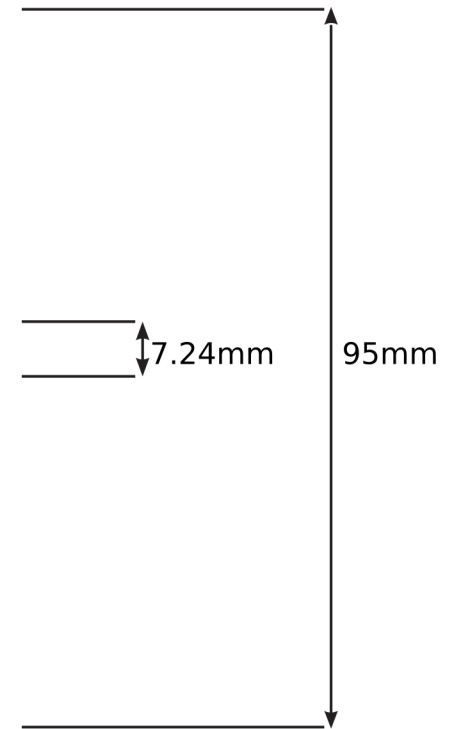

12" centre label

Notes:

Centre hole & colour markers
for guidance only

Overlay with your design
leaving no guides visible

-  Safety area
-  Trim lines
-  3mm bleed