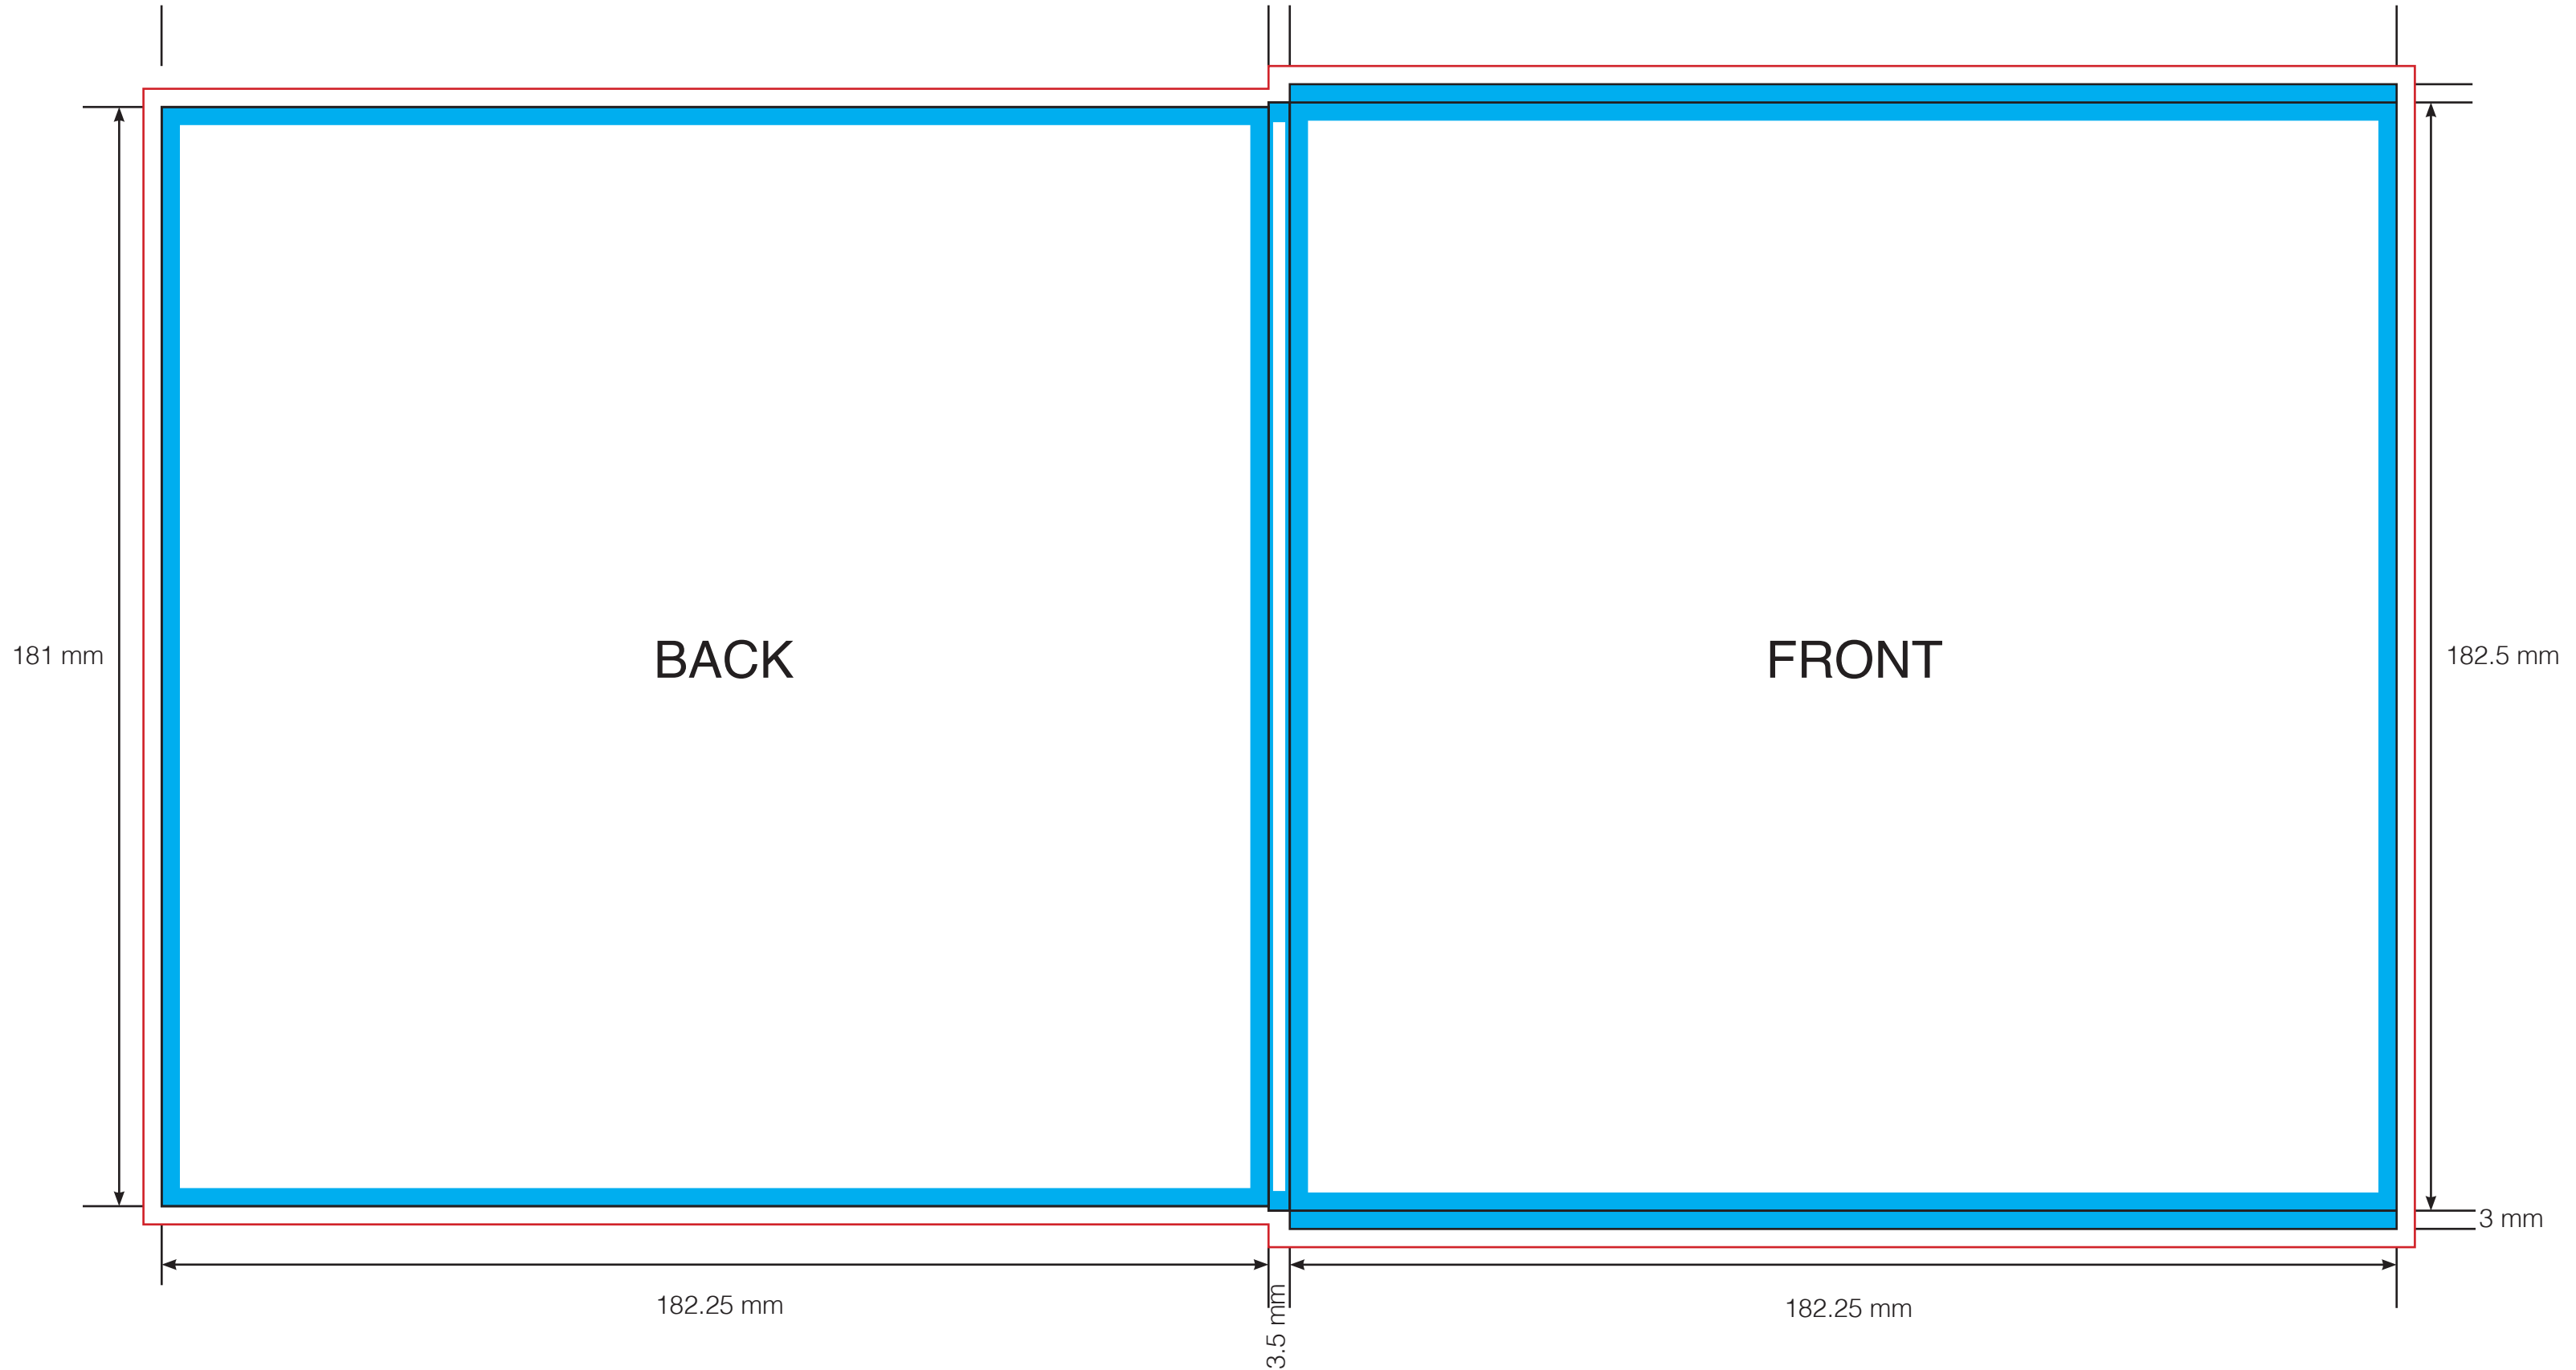

7" Outer Sleeve 3 mm Spine

-  Safety Area
-  Trim Lines
-  3mm bleed

Note:
Colour markers are for guidance only
Overlay with design leaving no guides visible