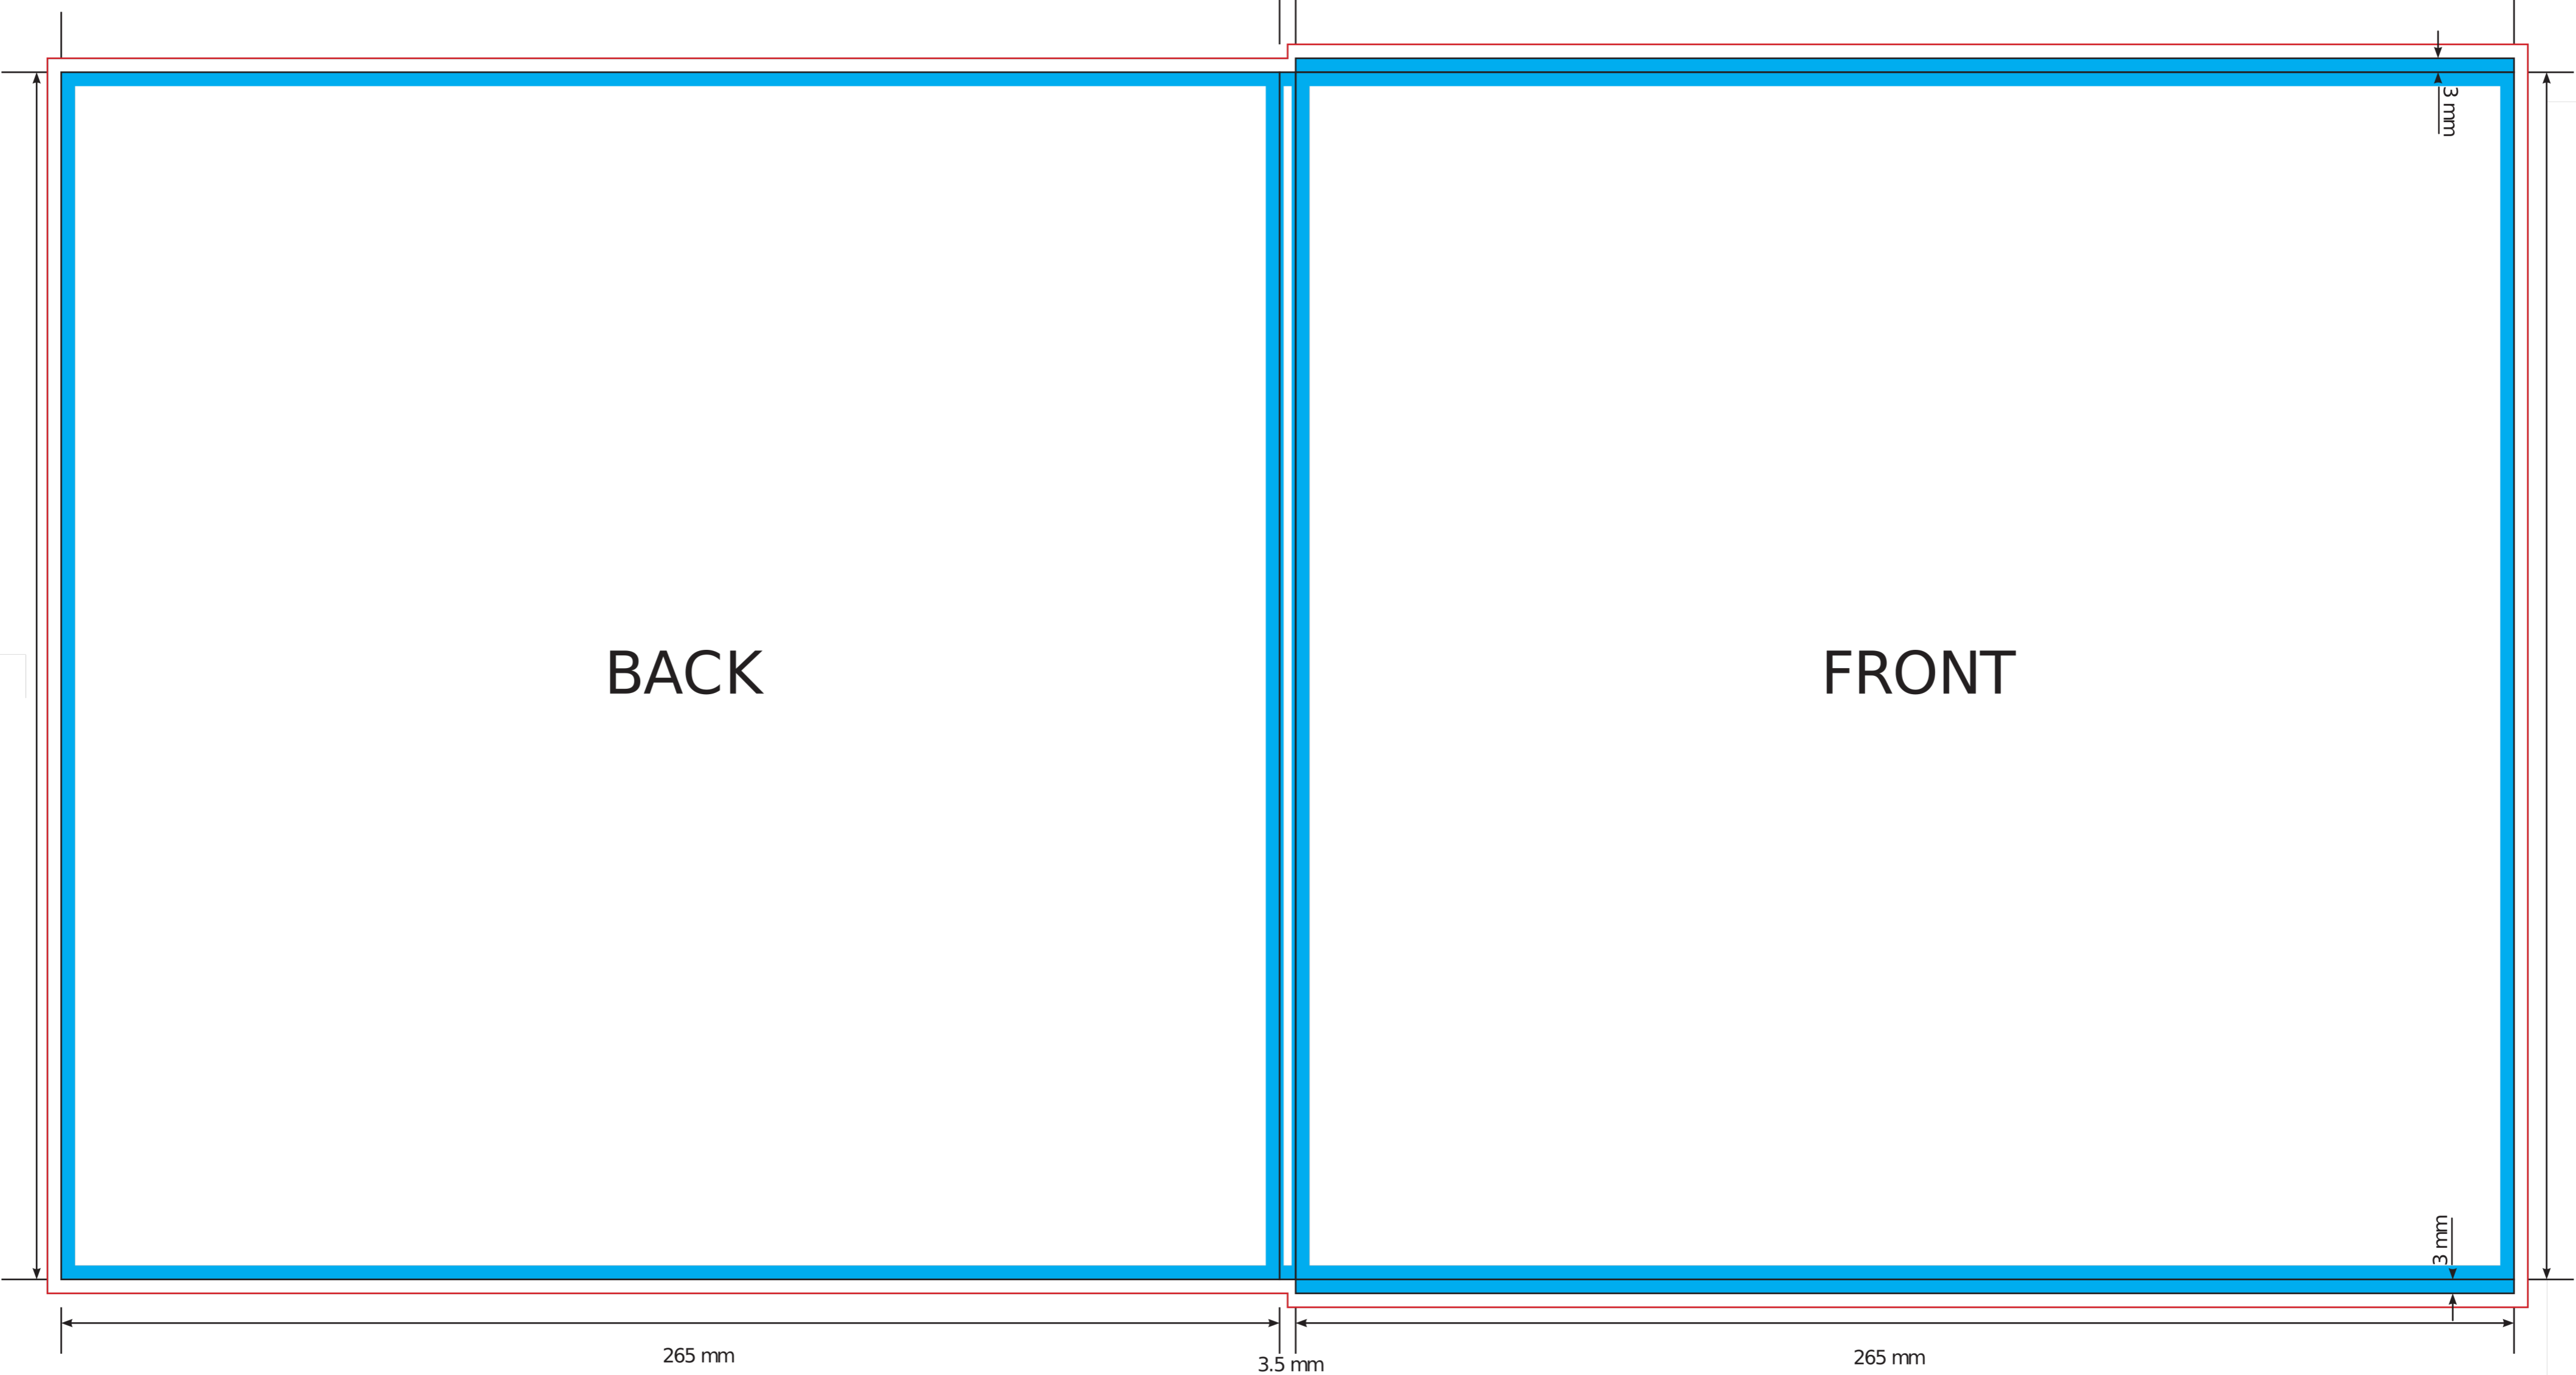

10" Outer Sleeve with 3.5 mm Spine

-  Safety area
-  Trim lines
-  3mm bleed

Note:
Colour markers are for guidance only
Overlay with design leaving no guides visible