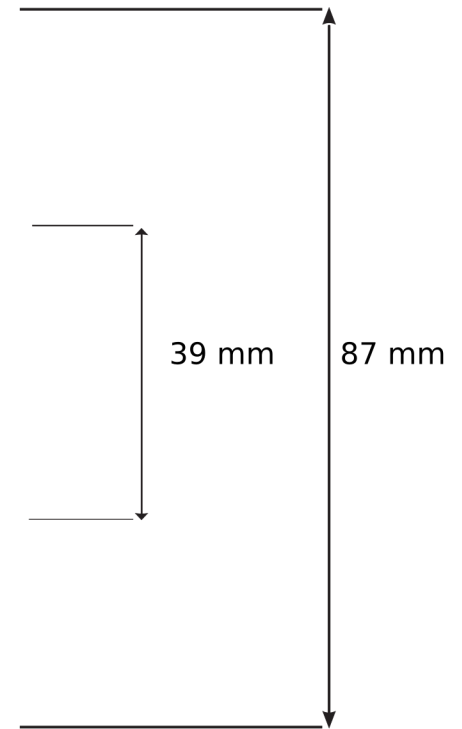

7" large hole centre label

Notes:

Centre hole & colour markers
for guidance only

Overlay with your design
leaving no guides or
centre hole visible

-  Safety area
-  Trim lines
-  3mm bleed